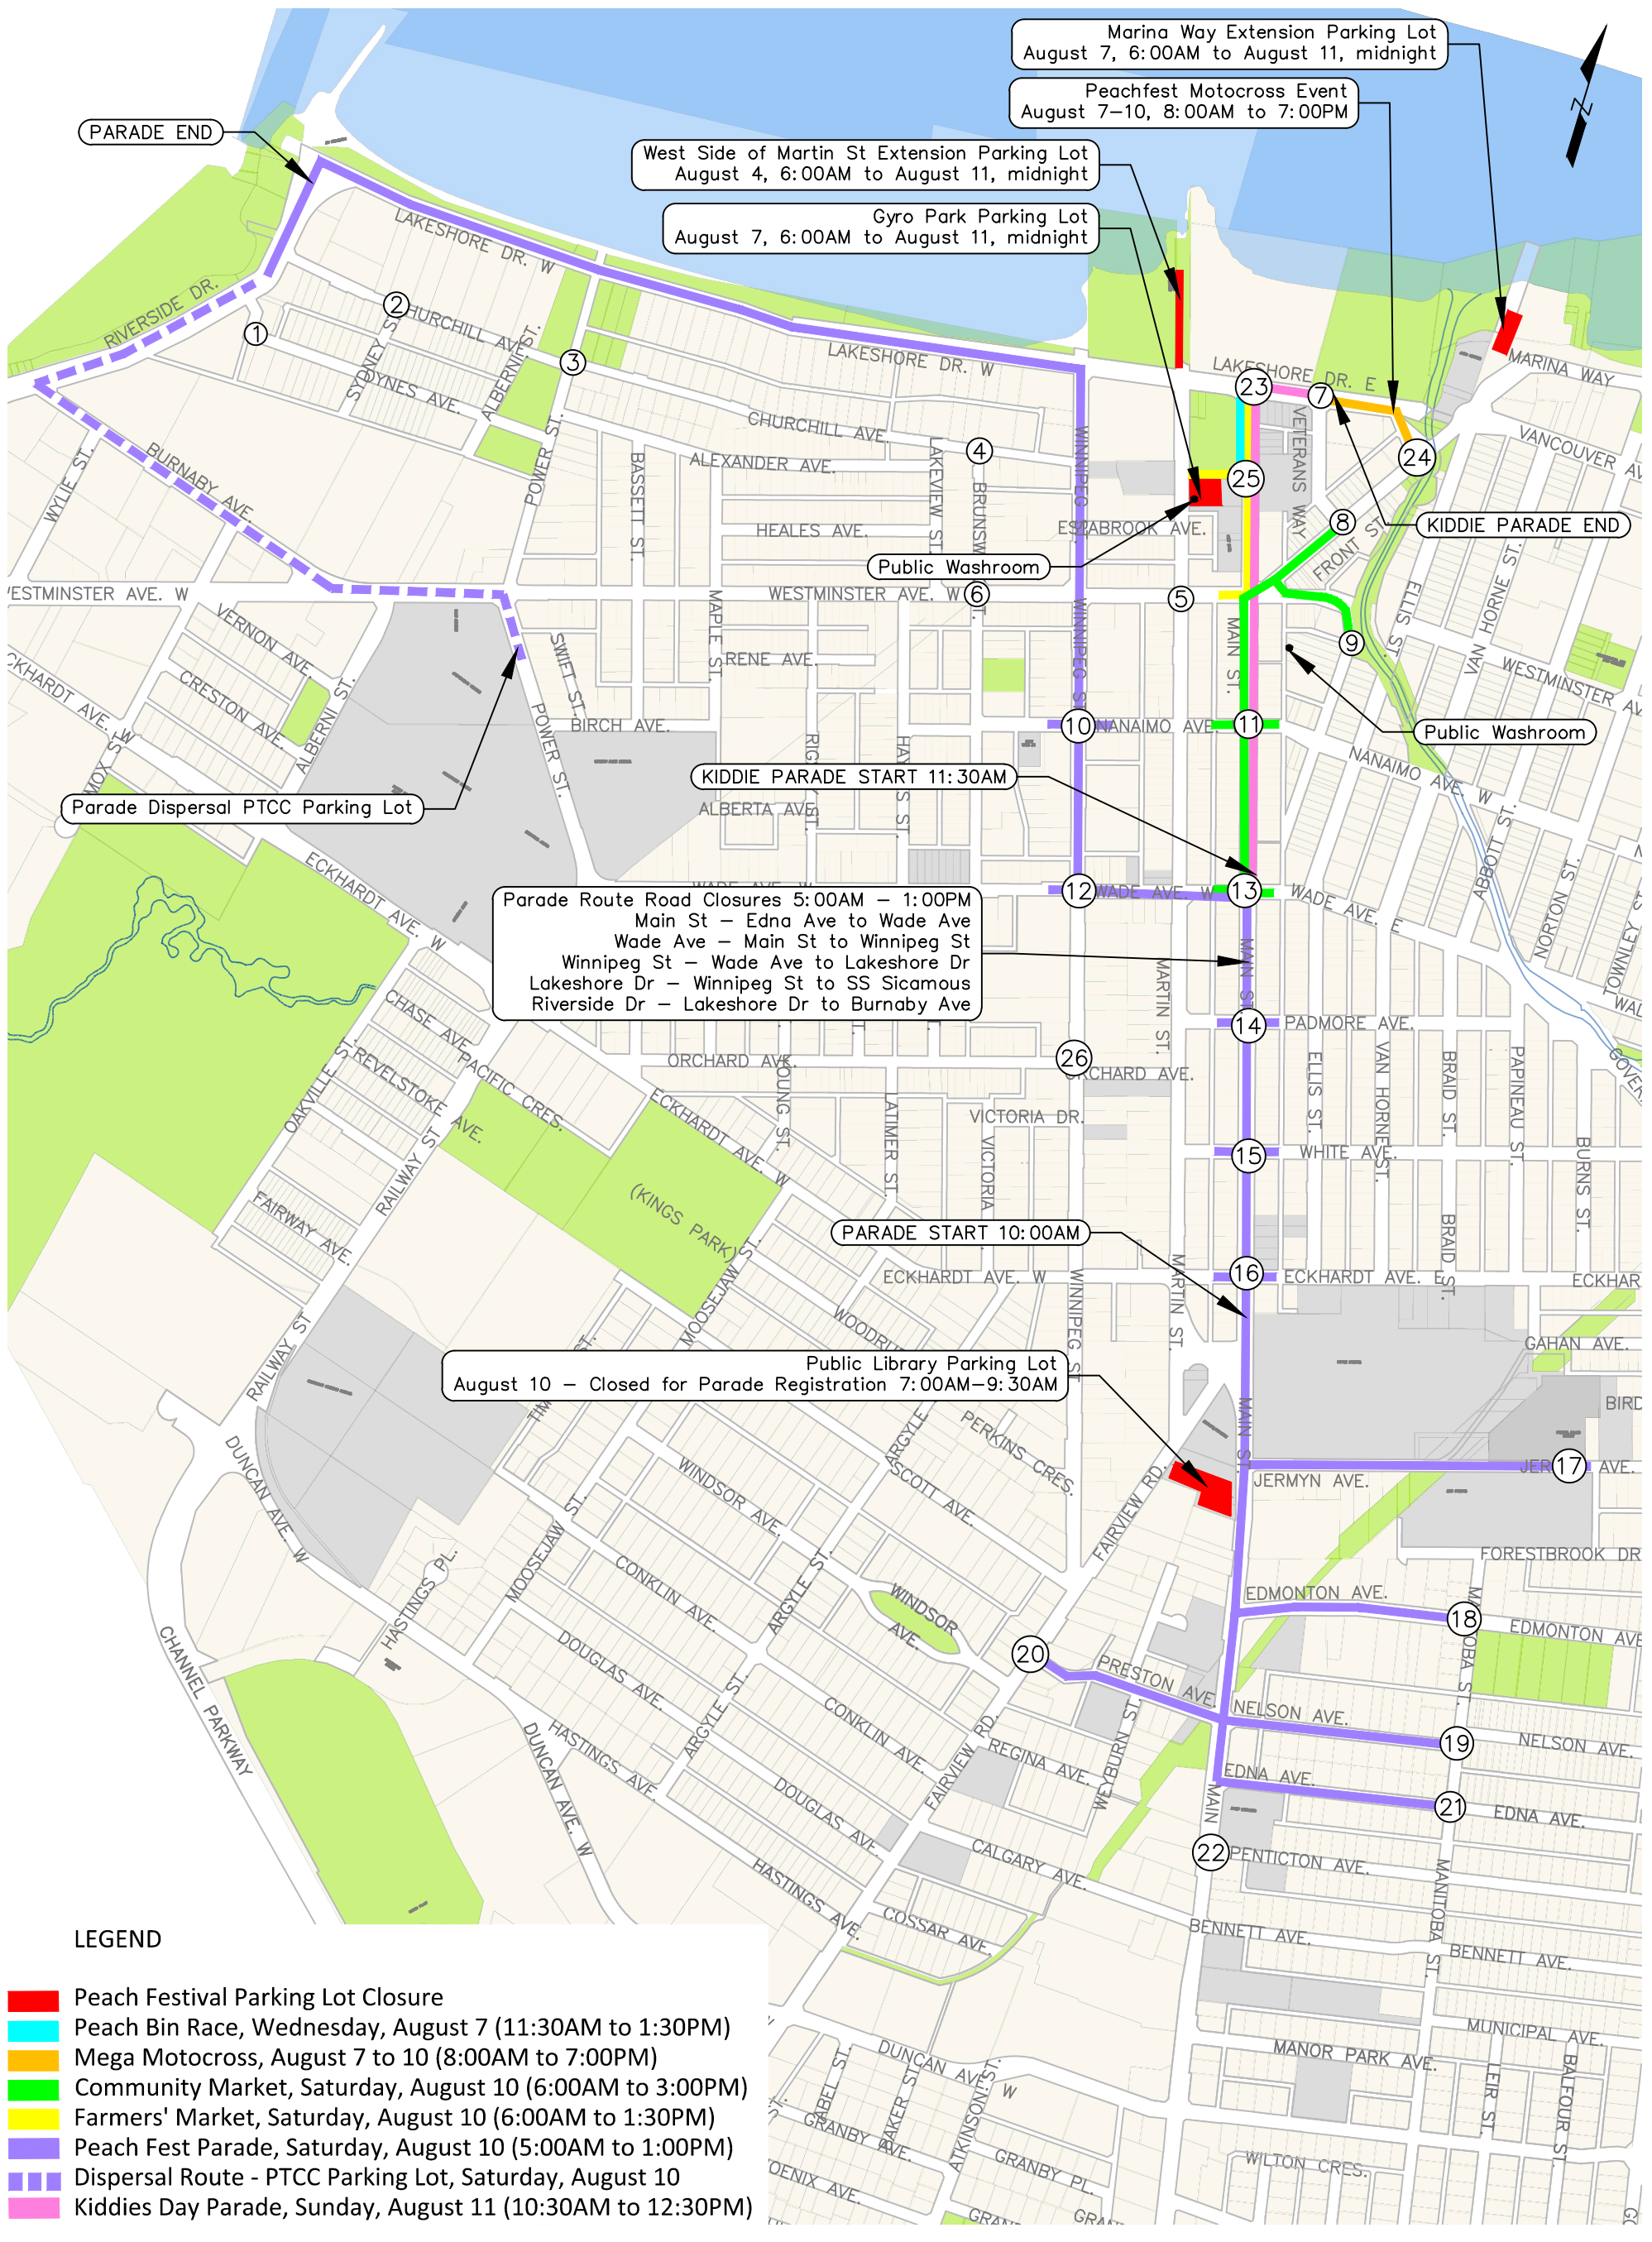

# Peach Festival Road Closure Map August 7<sup>th</sup> to 11<sup>th</sup> 2019

## LEGEND

- Peach Festival Parking Lot Closure
- Peach Bin Race, Wednesday, August 7 (11:30AM to 1:30PM)
- Mega Motocross, August 7 to 10 (8:00AM to 7:00PM)
- Community Market, Saturday, August 10 (6:00AM to 3:00PM)
- Farmers' Market, Saturday, August 10 (6:00AM to 1:30PM)
- Peach Fest Parade, Saturday, August 10 (5:00AM to 1:00PM)
- Dispersal Route - PTCC Parking Lot, Saturday, August 10
- Kiddies Day Parade, Sunday, August 11 (10:30AM to 12:30PM)